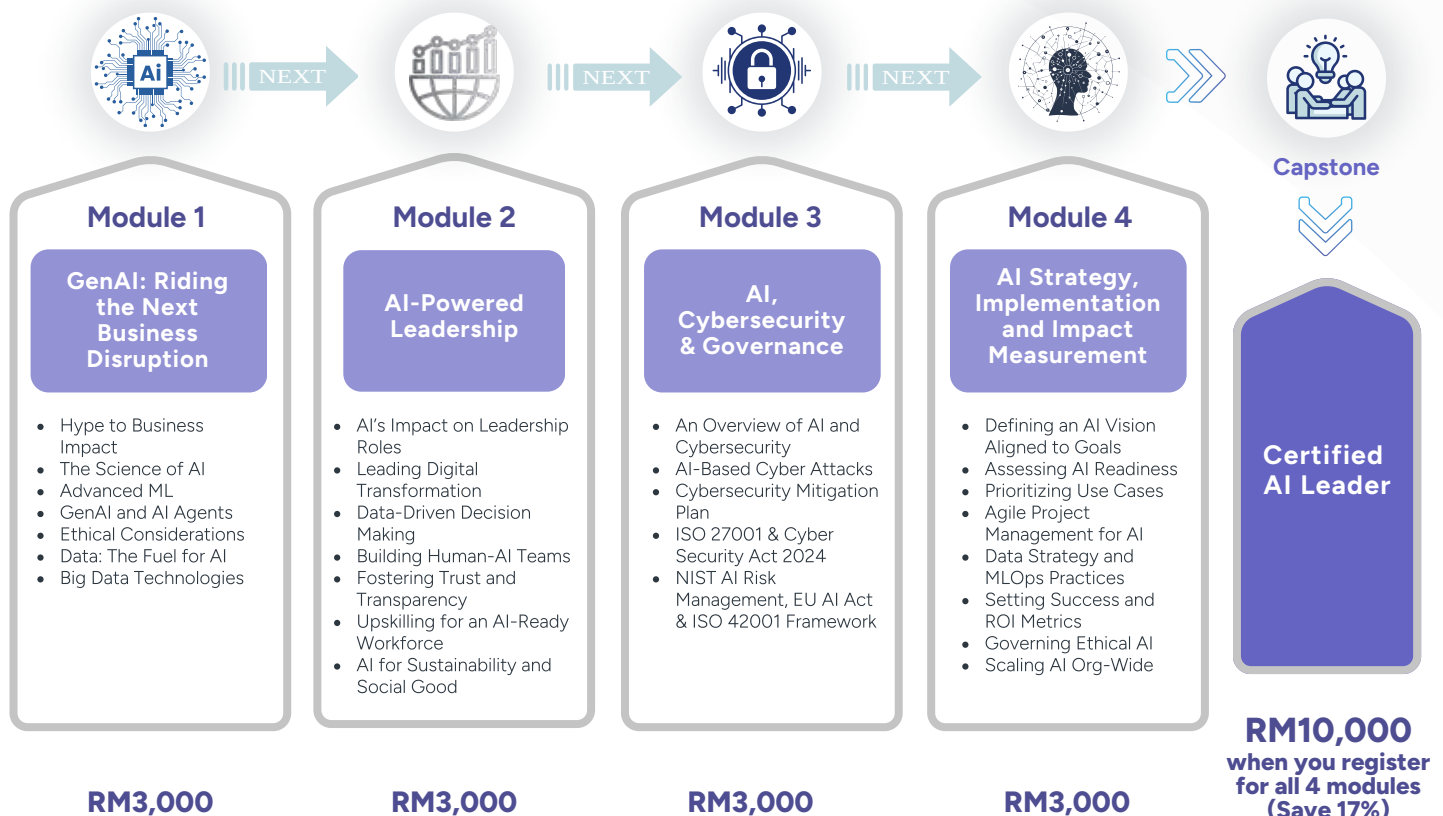

Flexible Learning Path

Participants have the flexibility to enroll in any individual module based on their learning needs and professional goals. However, those seeking the **Certified AI Leader** credential must complete all four modules and successfully complete the Capstone project, which demonstrates their ability to apply AI-driven strategies in a business context.

Certification Journey Overview

- **GenAI: Riding the Next Business Disruption** | Understand the fundamentals of AI, machine learning, and big data technologies.
- **AI-Powered Leadership** | Learn how to leverage the power of AI to drive meaningful business outcomes.
- **AI, Cybersecurity & Governance** | Gain insights into AI security frameworks, risk management, and governance strategies.
- **AI Strategy, Implementation and Impact Measurement** | Learn how to assess AI readiness, chart a path forward, and measure success and key ROI metrics.

Upon **completion of all four modules and the Capstone project**, participants will earn the **Certified AI Leader** title, signifying their expertise in leveraging and leading AI implementation for business success.

Start your journey today and become a leader in the AI-driven business world!